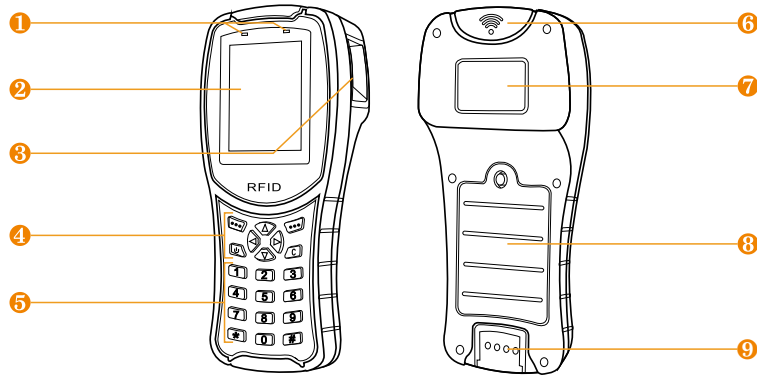

- ▶ Fingerprint verification, false attendance forbidden
- ▶ GPRS real time data transmission, timely data tracking
- ▶ User-programmable item, help you do the good job
- ▶ Engineering plastic shell, double-shot molding, fully-rugged
- ▶ SOS emergency alarming, keep people and property away from harm.

2G/3G/Wi-Fi

Fingerprint patrol

Item Record

Keyboard

Durable USB Port

Work method:

Patrol duty person carry FG-1 patrol device to do patrol work, before starting work, the duty person touch his fingerprint to login as current person, Then walk following the scheduled patrol route. Once duty person arrived to the patrol area and finish patrol inspection, use device to scan RFID checkpoint with 3-5 cm as clock in and can also record inspection notes (User can set fingerprint authorization in software to ask fingerprint verification for checkpoint, if clock in person is not the same one as scheduled, software will show "imposter"). Device will store patrol data automatically and send out to management software in real time via GPRS, meanwhile, software manager can process patrol data synchronously and query report.

Working Map

- ①**LED indicator **②**Display **③**Fingerprint Reader **④**Operation Button
⑤Numeric Button **⑥**Induction Area **⑦**Label Area
⑧Battery Room **⑨**Pogo Pin USB Port

Technical Parameters

Read card type	125kHz EM ID card
Storage capacity	10,000 pcs patrol data
Max Fingerprint	300pcs
Item for each spot	15pcs
Max Value	0.0001-10million
Logical option per item	5pcs
Max Units	250pcs
Card reading time	<0.1S
Display	TFT 2.4'240*320 Color Screen
Communication baud rate	115200
Data transfer	Automatically
Communication	USB/GPRS
operation temperature	-40 ~+70°C
Size	170*75*40mm
Power supply	60mA
Structure	ABS+PC+rubber coating
Net weight	270g
Battery	1350mAh rechargeable li-ion battery