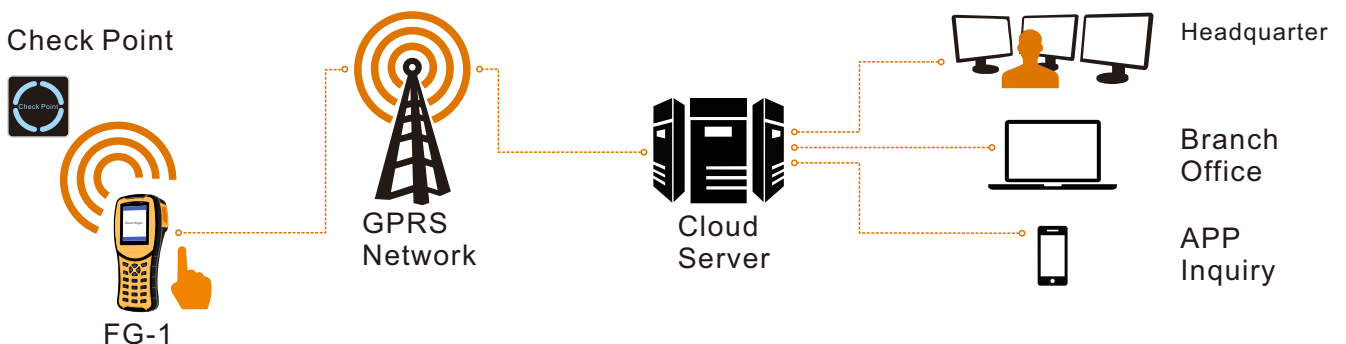

- ▶ Fingerprint verification, false attendance forbidden
- ▶ GPRS real time data transmission, timely data tracking
- ▶ User-programmable item, help you do the good job
- ▶ Engineering plastic shell, double-shot molding, fully-rugged
- ▶ SOS emergency alarming, keep people and property away from harm.

2G/3G/Wi-Fi

Fingerprint patrol

Item Record

Keyboard

Durable USB Port

Work method:

Patrol duty person carry FG-1 patrol device to do patrol work, before starting work, the duty person touch his fingerprint to login as current person, Then walk following the scheduled patrol route. Once duty person arrived to the patrol area and finish patrol inspection, use device to scan RFID checkpoint with 3-5 cm as clock in and can also record inspection notes (User can set fingerprint authorization in software to ask fingerprint verification for checkpoint, if clock in person is not the same one as scheduled, software will show "imposter"). Device will store patrol data automatically and send out to management software in real time via GPRS, meanwhile, software manager can process patrol data synchronously and query report.

Working Map

- ①**LED indicator **②**Display **③**Fingerprint Reader **④**Operation Button
⑤Numeric Button **⑥**Induction Area **⑦**Label Area
⑧Battery Room **⑨**Pogo Pin USB Port

Technical Parameters

Read card type	125kHz EM ID card
Storage capacity	10,000 pcs patrol data
Max Fingerprint	300pcs
Item for each spot	15pcs
Max Value	0.0001-10million
Logical option per item	5pcs
Max Units	250pcs
Card reading time	<0.1S
Display	TFT 2.4'240*320 Color Screen
Communication baud rate	115200
Data transfer	Automatically
Communication	USB/GPRS
operation temperature	-40 ~+70°C
Size	170*75*40mm
Power supply	60mA
Structure	ABS+PC+rubber coating
Net weight	270g
Battery	1350mAh rechargeable li-ion battery