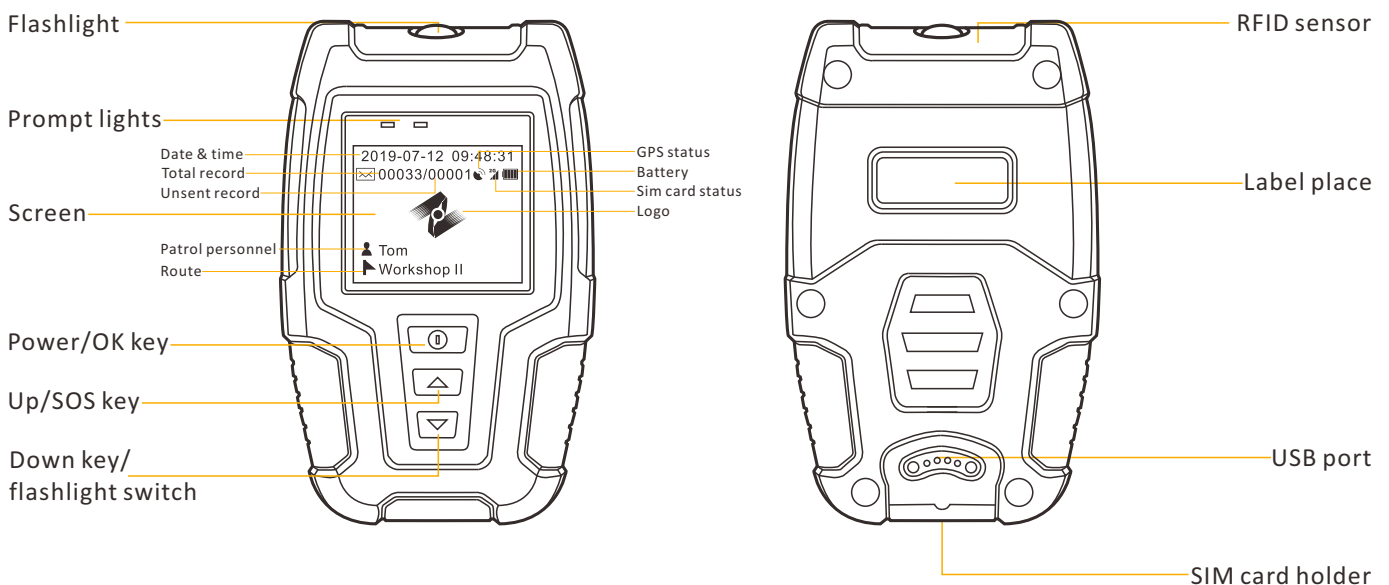

Key Features

- 125KHz RFID proximity reading
- GPRS real time transmission
- Live GPS & route history playback
- 5 modes powerful lighting
- Auto alert for missing checkpoint
- SOS alarm button
- Event record
- Impact record

ZOOY Z-6900 is a GPS guard tour system that based on 125 KHz proximity reading technology, which contains the feature like, GPRS real time transmission, live GPS tracking and history route playback, event record, led lighting, SOS alarm and impact record.

During patrol working, the security duty officer carry Z-6900 and scan his staff ID card as log in , walking along with scheduled patrol route , when he arrived to check location, use Z-6900 to scan check point which will record patrol time, location and staff automatically. Duty person can also record the exceptions with device if any incident found , once data is stored into Z-6900 , it will be sent out to server in real time via GPRS (Sim card inside), the supervisor can monitor data via background software at the same time .

Layout